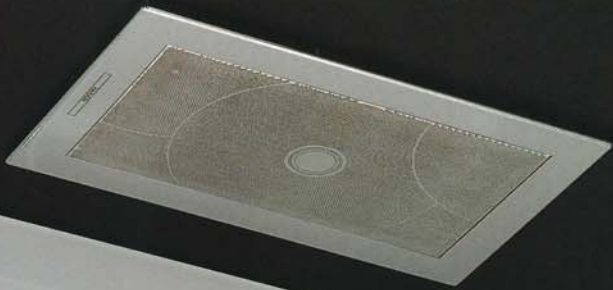

## Shower time

- >Easy Icon
- >MP3 and Multi-media

Body jet

Spout

Hanger

Speaker