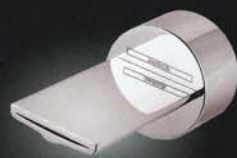

WaterDrop

Shower system

Shower time

- >Easy Icon
- >MP3 and Multi-media