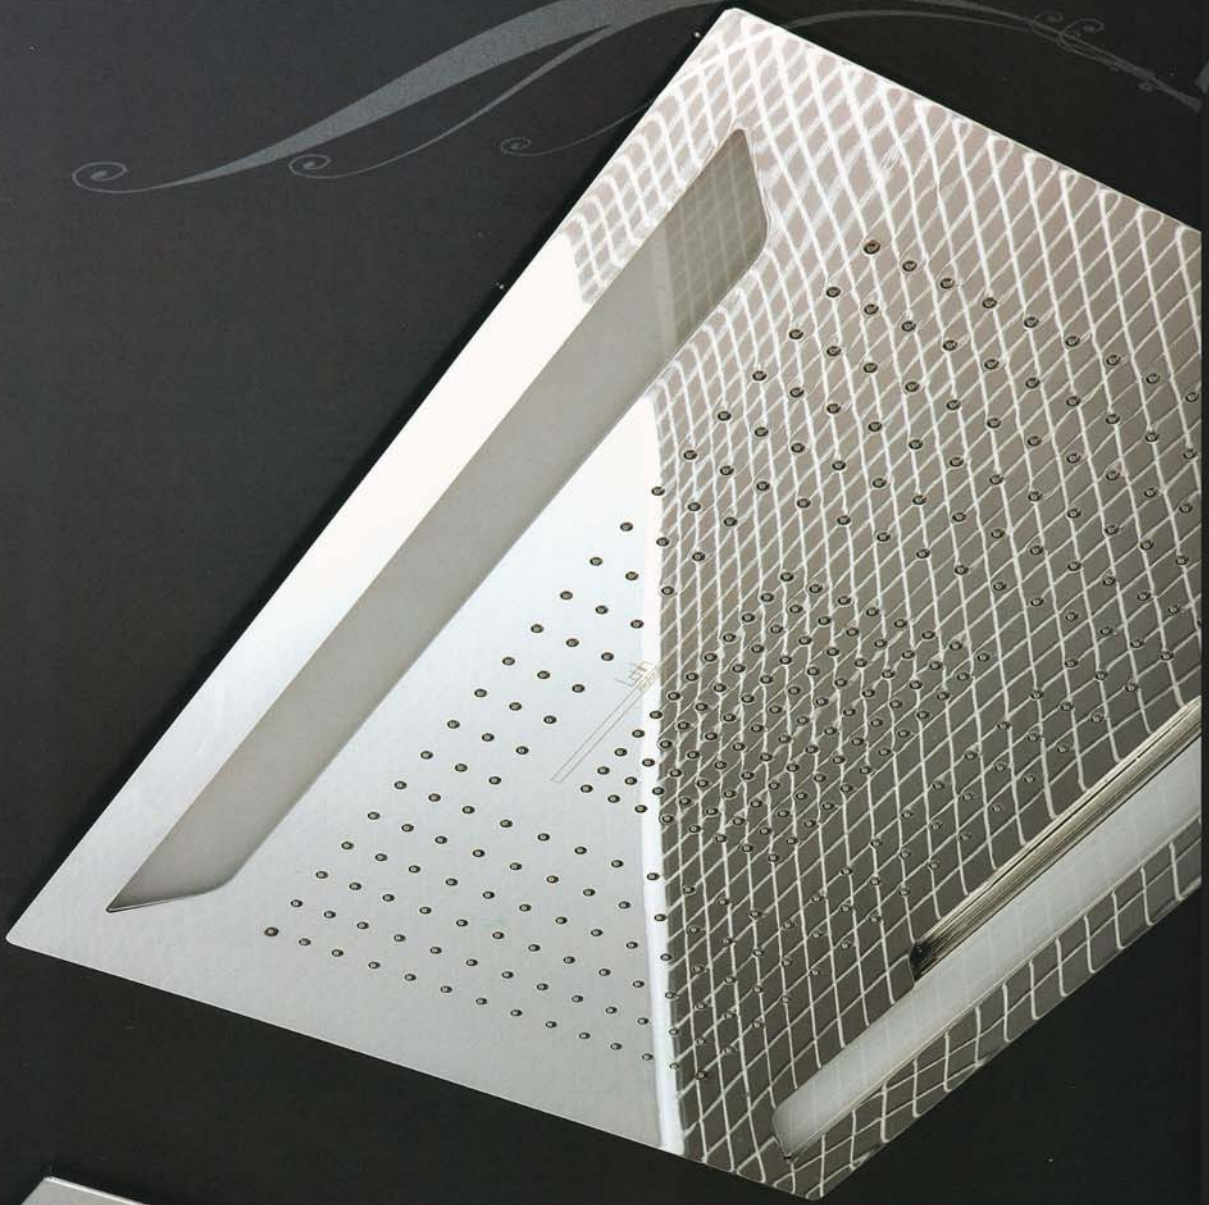

## Shower time

- >Easy Icon
- >MP3 and Multi-media

Body jet

Spout

Hanger

Speaker

# Light Waterfall

LED Head shower

Intense

Waterfall

Rain